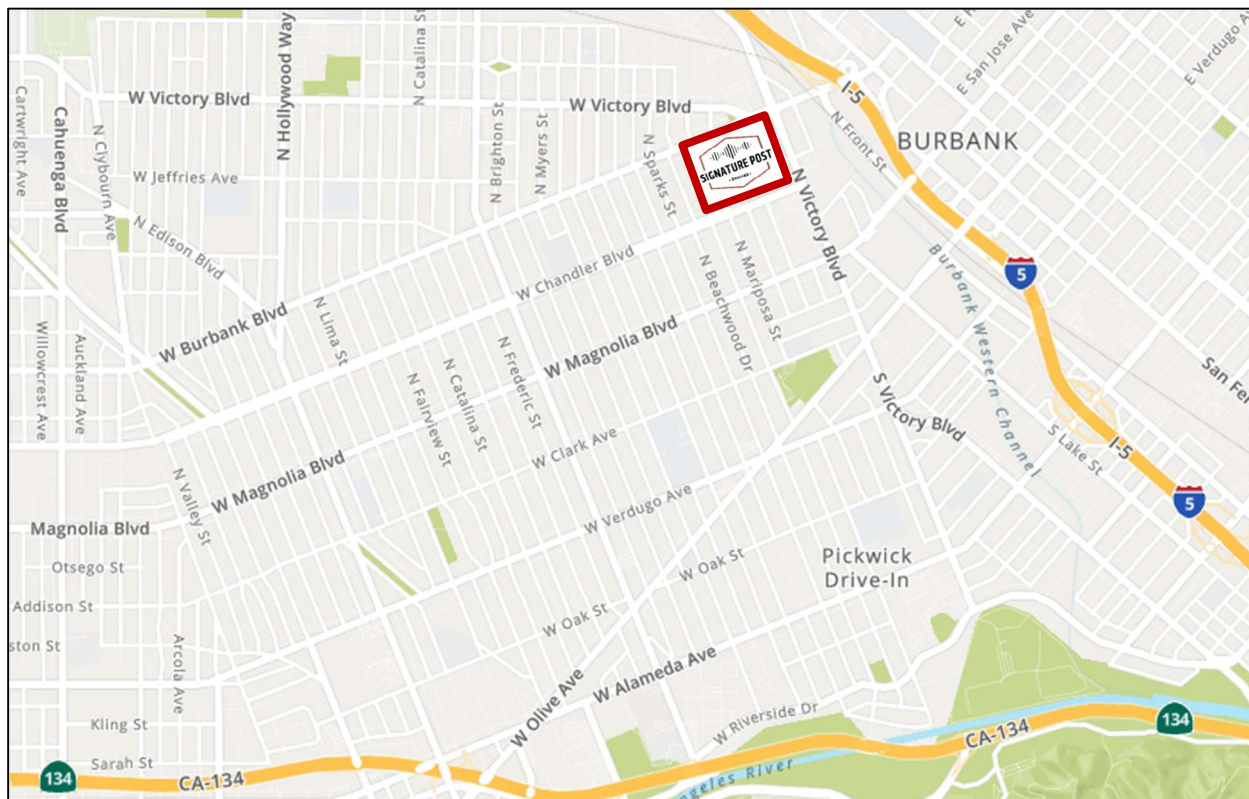

## Driving Directions to Signature Post

919 N. Victory Blvd. – just south of Burbank Blvd.

Burbank, CA 91502

(818) 450-1200

**If approaching from the South on Victory Blvd., note that you cannot turn left from Victory into our parking lot. Instead, turn left on W. Isabel St. and then go around the block to enter from the North.**