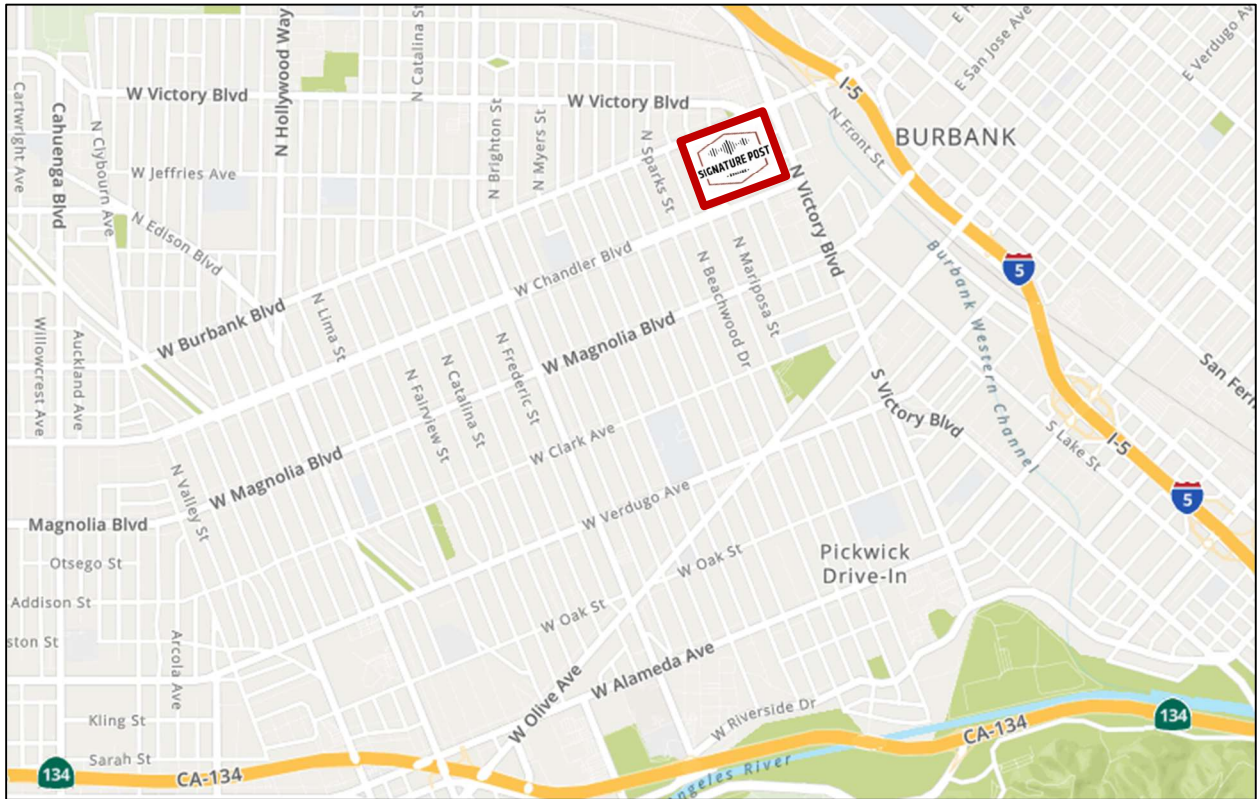

Driving Directions to Signature Post

919 N. Victory Blvd. – just south of Burbank Blvd.

Burbank, CA 91502

(818) 877-7850

If approaching from the South on Victory Blvd., note that you cannot turn left from Victory into our parking lot. Instead, turn left on W. Isabel St. and then go around the block to enter from the North.