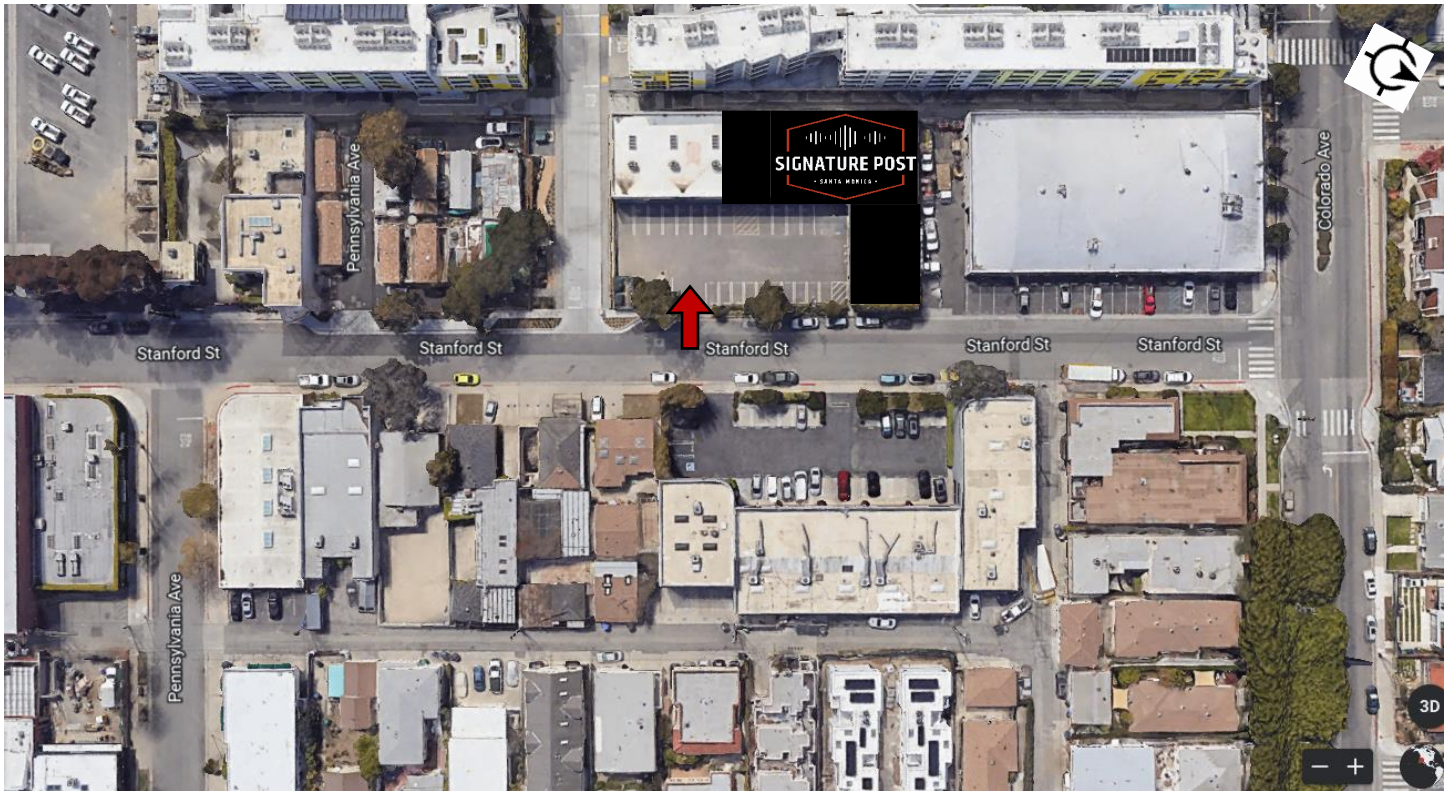

Signature Post Santa Monica
1618 Stanford Street, Unit A
Santa Monica, CA 90404
(310) 907-1600

Location and Parking

The entrance to the parking lot is located between two cacti.
Signature's entrance and reserved parking are on the RIGHT side of the lot.

In addition to Signature's reserved spots (numbered above), you can use any other unmarked spot in the lot. Parking is also available on Stanford St.