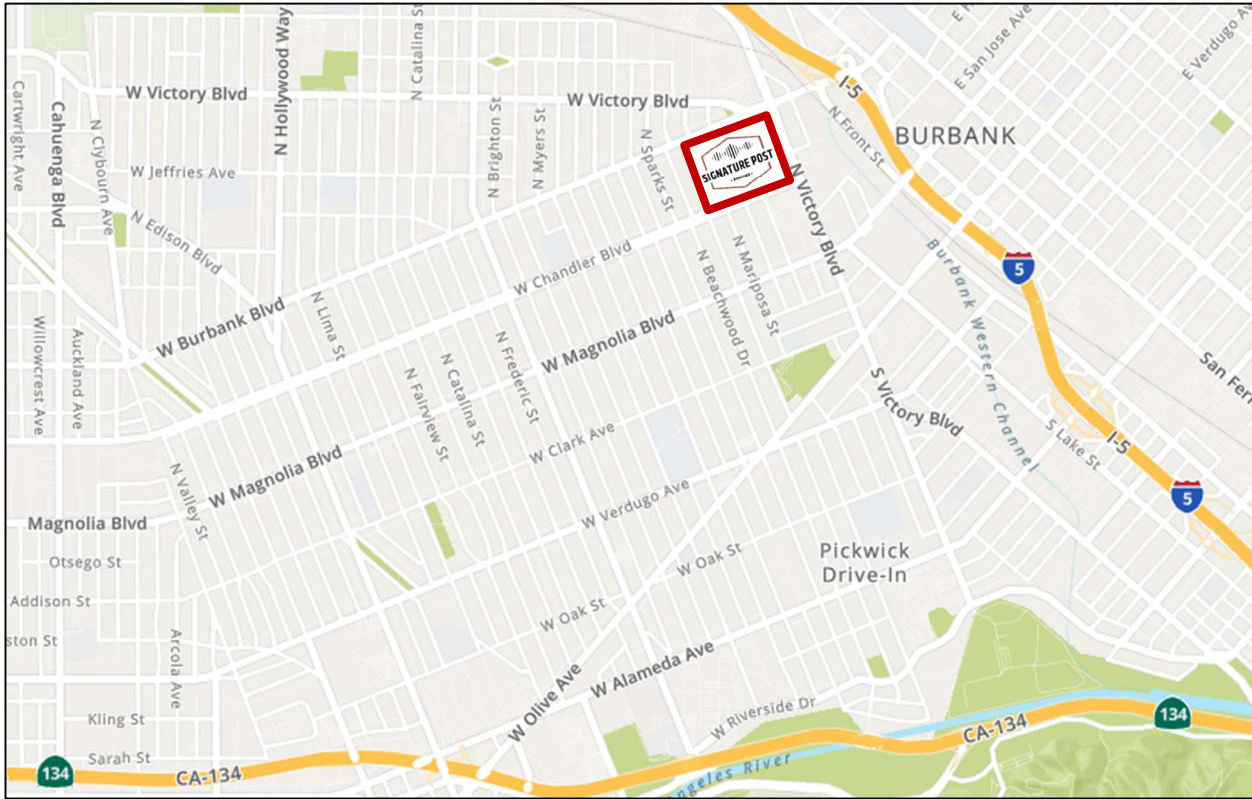

Signature Post Burbank
919 North Victory Blvd.
Burbank, CA 91502
(818) 450-1200

Location & Parking Access

- 1) Note that we are on **NORTH VICTORY BLVD**, not South!
- 2) If you approach from the **South**, you can't turn left from Victory Blvd. into our parking lot. Instead, turn on **W. Isabel St.** and go around the block.